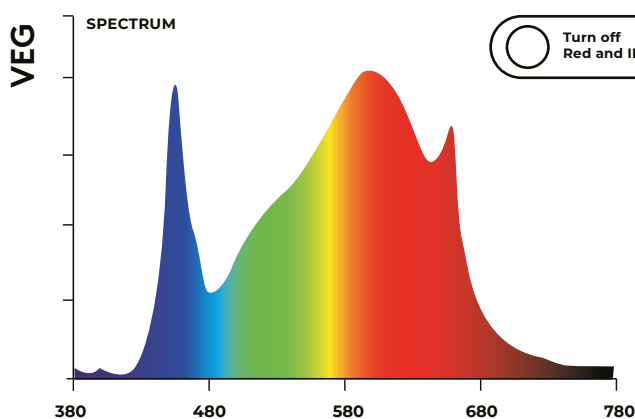

COSMOS 240w

ref.: 500144

LOWER COST OF OPERATION AND HIGHER QUALITY YIELDS

Cosmos LED Grow Light uses the latest in high output, high energy efficiency LED technology with $2.43 \mu\text{mol/J}$, providing the best light penetration into plants. It only consumes 240 w, with 50% less power than other equipment (SMD LED), and obtaining 50% more harvest. The covered surface during the growing phase is 100 x 100 cm, during the flowering phase it is 60 x 60 cm.

IDEAL FOR ALL STAGS OF GROWING

Excellent full spectrum white, blue, red, IR and FR (3000K, 5000K, 395nm 660nm and 730nm). 3000K diodes that provide more reddish light and 5000K providing more blue. The combination of red light, IR 660nm and FR 730nm is especially useful during flowering, where it speeds up flowering time and increases yields. The light looks natural, making it easy to accurately monitor plant health.

THE BEST QUALITY-PRICE RATIO

Quality components mean the light lasts longer, but it also saves you money. COSMOS LED grow kits are often copied, but will never have our quality or commitment.

SPECTRUM

NO FAN. NO NOISE

It is equipped with a control switch to adjust the spectrum to each stage of crop. The PCB has been designed to perfectly dissipate the temperature of the chips.

SPECIFICATIONS

Power	240W
Input voltage +/-10%	220 - 240 V / 50 - 60 Hz
Input Voltage Range	175 - 264 V
Input current at 100%	1.09 - 0.9A
PPF (25cm)	583 $\mu\text{mol/s}$
Efficacy	2.43 $\mu\text{mol/J}$
Power factor	>0.95
LED source	3000K-308PCS/5000K-150PCS/660nm-68PCS/395nm-4PCS/730nm-4PCS Sanan
Dimmer Advantage	VEG Stage: Turn Off Red & IR BLOOM Stage: Turn On Red & IR
Weight/Net weight	3.3Kg/3.05Kg
Fixture Dimension	300mm x 600mm x 80 mm
Package Size	315mm*615*90mm