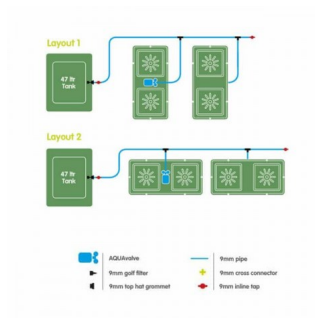

?????? kit Easy2Grow 4-pot (4x8.5lt) AquaValve5