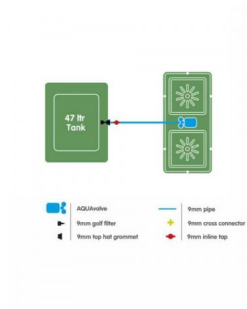

?????? kit Easy2Grow 2-pot (2x8.5lt) AquaValve5