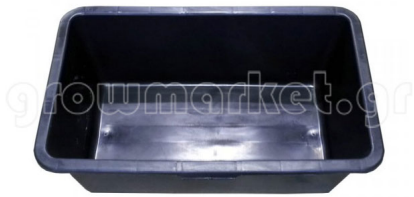

Quadrangular Tank 160lt 63.8x36.4x88.3 cm

Quadrangular Tank 160lt