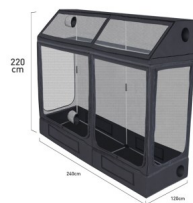

Probox Outdoorpro 240L 240x120x220cm