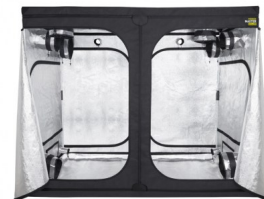

PROBOX
GROWTENT MASTER VERSION