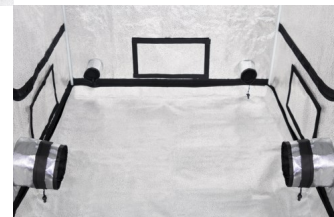

PROBOX +
GROWTENT MASTER VERSION