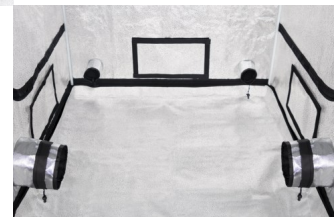

PROBOX +
GROWTENT MASTER VERSION