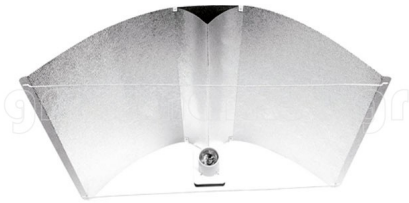

Pearl Pro Adjust-a-Wing Reflector + Super Spreader

Pearl Pro High Performance Stucco Reflector XL