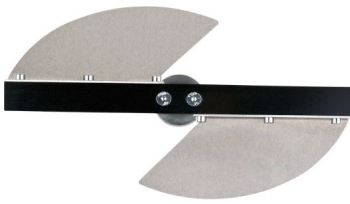

MT Gentle 50 Replacement Blade

MT Gentle 50 Replacement Blade