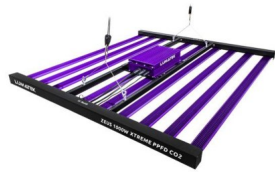

Lumatek Zeus 1000W Xtreme PPFD CO2 LED

Lumatek Zeus 1000W Xtreme PPFD CO2 LED