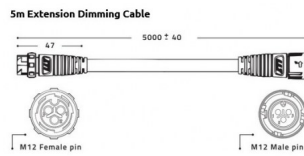

Lumatek LED Driver Remote Use 5m Extension Cables (x3) for Zeus 1000W Xtreme

Lumatek LED 5m Extension Cables 2.0