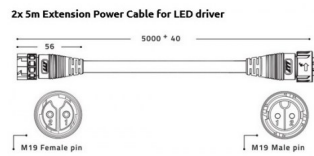

Lumatek LED Driver Remote Use 5m Extension Cables (x3) for Zeus 1000W Xtreme

Lumatek LED 5m Extension Cables 2.0