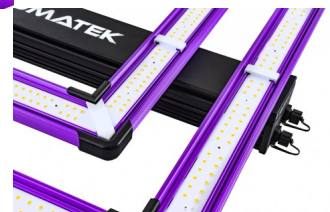

Lumatek ATS 200W LED Pro

Lumatek ATS 200W LED Pro