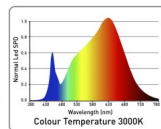

LEDMaxEco LED Panel 150W EU Plug

LEDMaxEco LED Panel 150W EU Plug