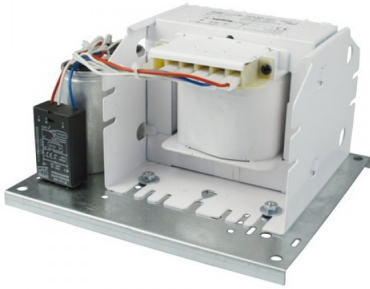

Eti Ballast CL1 1000W

Eti Ballast CL1 1000W