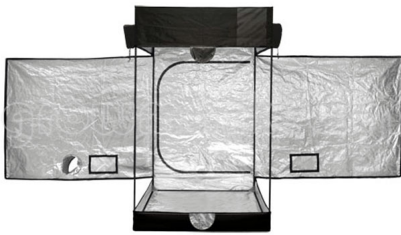

Cultibox Open 240 (240x120x200cm)

Cultibox Open 240 240x120x200 cm