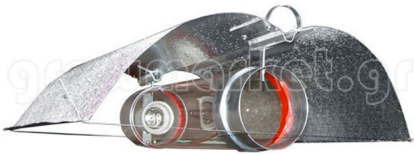

Cool Tube Glass 125 & Adjust-A-Wings Enforcer

Cool Tube Glass 125 & Adjust-A-Wing Avenger