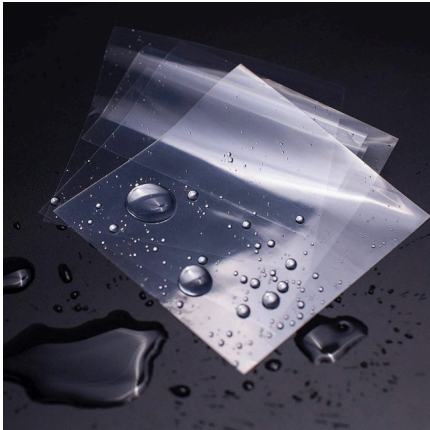

Clear Sheet PFTE California 10x10cm

Clear Sheet PFTE California 10x10cm