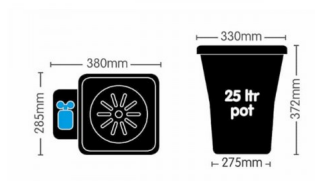

Autopot 6-Pot XL System (6x25lt) AquaValve5

Autopot 6-Pot XL System (6x25lt) AquaValve5