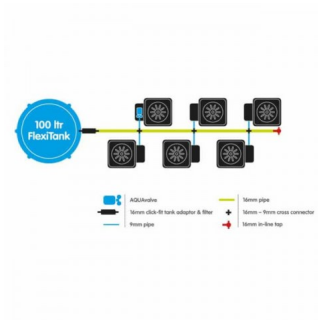

Autopot 6-Pot XL System (6x25lt) AquaValve5

Autopot 6-Pot XL System (6x25lt) AquaValve5