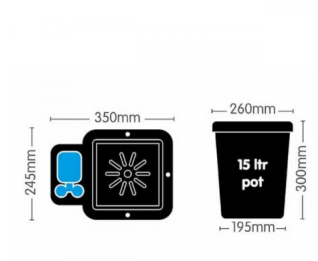

Autopot 10-Pot System (10x15lt) AQUAvalve5