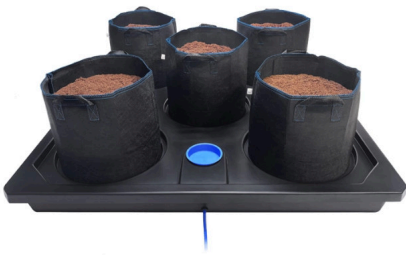

Auto5 XL System 1.2m Tray and 35lt FlexiPot

substrate not incl.

Auto5 XL System 1.2m Tray and 35lt FlexiPot