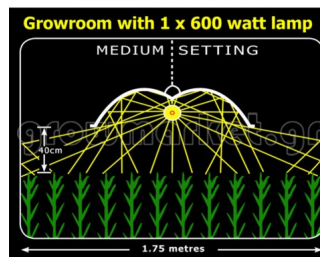

Adjust-a-Wings Enforcer Medium