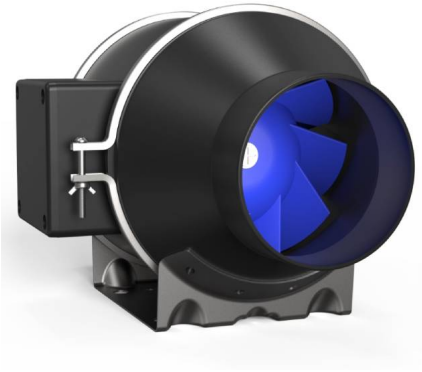

420EC Motor TT150mm/600m3 With Dimmer

420EC Motor TT150mm/600m3 With Dimmer