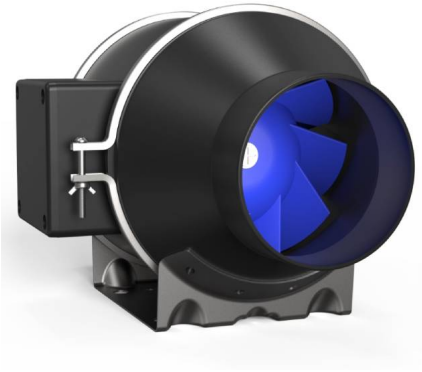

420EC Motor TT 100mm/350m3 With Dimmer

420EC Motor TT 100mm/350m3 With Dimmer