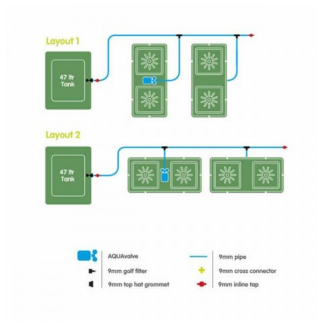

?????? kit Easy2Grow 4-pot (4x8.5lt) AquaValve5