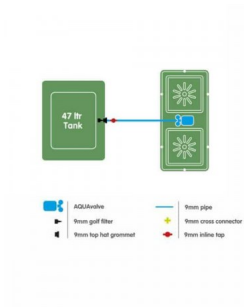

?????? kit Easy2Grow 2-pot (2x8.5lt) AquaValve5